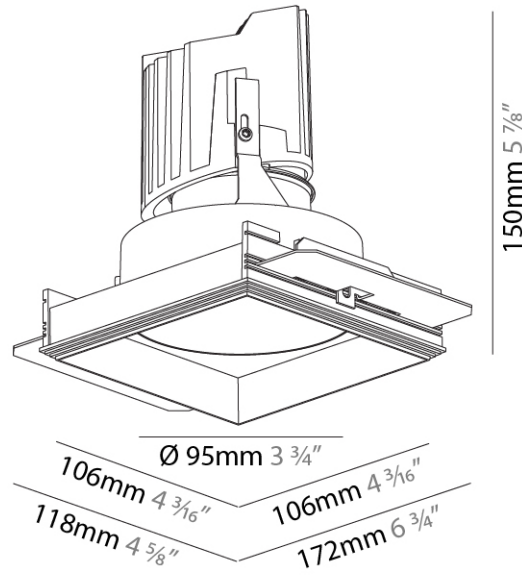

PHYSICAL

Shape: Square
Diameter (mm): 95
Diameter (in): 3 3/4
Length (mm): 106
Length (in): 4 3/16
Width (mm): 106
Width (in): 4 3/16
Depth (mm): 150
Depth (in): 5 7/8

Ceiling Thickness (mm): 10 / 12.5 / 15 / 25
Ceiling Thickness (in): 3/8 or 1/2 or 9/16 or 1

Min. Recessing Depth (mm): 170
Min. Recessing Depth (in): 6 11/16
Light Distribution: Downlight

Weight (kg): 0.705
Weight (lbs): 1.55

Fixture Finish: SSR / BKV / CWI / CRY / HAB / UFT / ITA / RUA / FTG / MYG / LOD / PUS / FRO / FUP / KIA / POP / BLS / SPG / MEY / GOH / GUM / CHC / COM / ABZ / JAG / OBR / MOS / ROR

Fixture Material: Aluminum Die Cast
Cut-out Measurements: 120mm / 4 3/4" x 120mm / 4 3/4"
Upon Request: Unique Ceiling Thickness

ELECTRICAL

Lamp Type: LED (Zhaga Standard)
Input Wattage (W): 15.5
Total Output Wattage (W): 14.5
Dimming: Tri-Mode (Non-Dimming and Phase Dimming (120Vac only) and 0-10V Dimming)

Driver Included: No
Driver Location: Recessed Housing
Driver Type: Constant Current - Universal
Driver Class: Class 2
Housing: See components
Input Voltage (V): 120 - 277
Constant Current (MA): 500

LED

Number of LEDs: 1
Color Temperature (°K): 2700 / 3000 / 3500 / 4000
Max. Delivered Lumen (lm): 940 / 980 / 1029 / 1050
Nominal Lumen (lm): 1386 / 1438 / 1511 / 1542
CRI: >90 CRI
Efficiency (%): 87.9 / 88.4 / 87.9
Lamp Life (hrs): 50000

Upon Request: RGB-W Tunable White Special Color Temperature Special LED

OPTICAL

Reflector°: 20 / 40 / 60
Upon Request: Special Beam Angles

© 2024 Zaneen Lighting, Inc. 188-3382, F 416-247-9319, www.zaneen.com

Available for international specifications by adding 'INT' at the end of the existing Model #. For assistance on 'custom' specifications, contact zteam@zaneen.com. In a constant effort to supply the best product, we reserve the right to change specifications or materials without notice. The most recent specification sheets are found at zaneen.com

IP rating: IP20