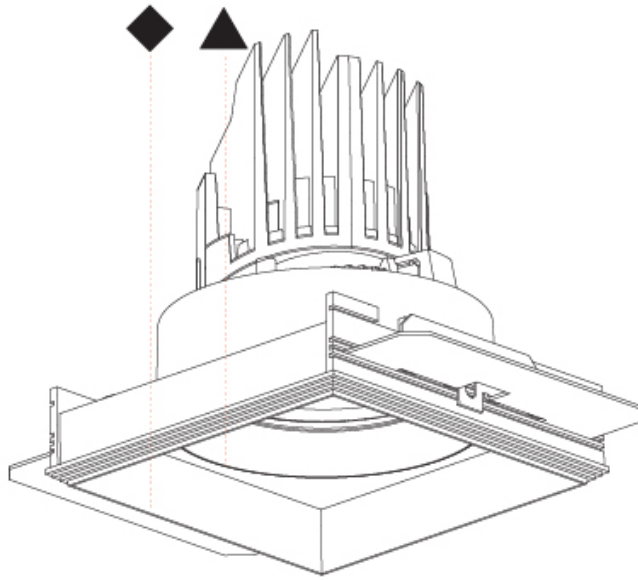

BIONIQ SQUARE ADJUSTABLE TRIMLESS

A37884-

PROJECT

TYPE

SPECIFIER

QUANTITY

DATE

BIONIQ SQUARE ADJUSTABLE TRIMLESS

GENERAL

Series: Bioniq
 Subseries: Bioniq Square Adjustable
 Brand: Prolicht
 Division: Architectural
 Mounting Type: Trimless
 Mounting Location: Ceiling
 Subcategory: Downlight

PHYSICAL

Shape: Square
 Diameter (mm): 95
 Diameter (in): 3 3/4
 Length (mm): 106
 Length (in): 4 3/16
 Width (mm): 106
 Width (in): 4 3/16
 Height (mm): 134
 Height (in): 5 1/4
 Ceiling Thickness (mm): 10 / 12.5 / 15 / 25
 Ceiling Thickness (in): 3/8 or 1/2 or 9/16 or 1
 Min. Recessing Depth (mm): 150
 Min. Recessing Depth (in): 5 7/8
 Light Distribution: Adjustable / Downlight
 Weight (kg): 0.655
 Weight (lbs): 1.44
 Fixture Finish: SSR / BKV / CWI / CRY / HAB / UFT / ITA / RUA / FTG / MYG / LOD / PUS / FRO / FUP / KIA / POP / BLS / SPG / MEY / GOH / GUM / CHC / COM / ABZ / JAG / OBR / MOS / ROR
 Fixture Material: Aluminum Die Cast
 Cut-out Measurements: 120mm / 4 3/4" x 120mm / 4 3/4"
 Upon Request: Unique Ceiling Thickness